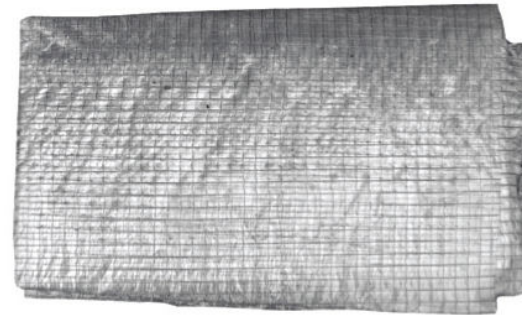

Protect casualty from glass and other loose objects during a rescue operation. Made from transparent heavy duty material and available in a board and flexible version.

Hard casualty shield

Soft casualty shield

	Hard casualty shield	Soft casualty shield
Dimensions:	99 x 50 x 0.8 cm	150 x 200 cm
Weight	3.5 kg	1 kg