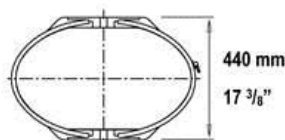

TECHNICAL SPECIFICATIONS NT4 HYBRID

10 mm 3/8" 48 mm 1 7/8"

NT4 HYBRID

Max. operating pressure	12 bar
Max. lifting capacity	70 tonnes
Max. lifting capacity at max. lifting height	9.5 tonnes
Insertion height	10 mm / 48 mm
Max. lifting height	N x 440 mm
Effective lifting height	N x 392 mm
Volume	99 liter
Max. air contents	1,287 liter
Temperature range	-20 °C till +65 °C
Weight	15.5 kg
Safety factor	> 4

ACCESSORIES	Art. Nr.	ACCESSORIES	Art. Nr.
Valise NT4 Hybrid	8700.0320	Shut off hose 2m / red / rubber	8700.1352
Accessory case	8700.0795	Shut off hose 2m / yellow / rubber	8700.1357
Regulator c/w 2m black rubber inlet hose	8700.0570	Shut off hose 2m / green / rubber	8700.1362
Handheld dual controller 12 bar	8700.0552	Shut off hose 2m / blue / rubber	8700.1367
Dual air cylinder connector	8700.0620	Shut off hose 2m / red	8700.1258
Delivery hose 12 bar / 8m / red / rubber	8700.1332	Shut off hose 2m / yellow	8700.1263
Delivery hose 12 bar / 8m / yellow / rubber	8700.1337	Shut off hose 2m / green	8700.1273
Delivery hose 12 bar / 8m / green / rubber	8700.1342	Shut off hose 2m / blue	8700.1283
Delivery hose 12 bar / 8m / blue / rubber	8700.1347	Connector key	8700.2008
Delivery hose 12 bar / 10m / red	8700.1107	Solid quick connector	8700.2050
Delivery hose 12 bar / 10m / yellow	8700.1112	PowerPlate	8420.0060
Delivery hose 12 bar / 10m / green	8700.1117	PowerPlate plug	8700.2075
Delivery hose 12 bar / 10m / blue	8700.1122	Floor mat	8700.0715
		Floor mat plug	8700.2040